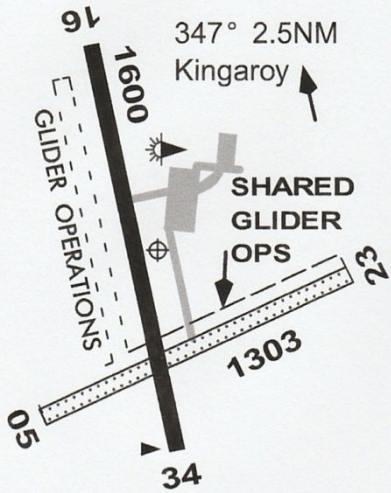

**NOT FOR OPERATIONAL USE
FOR TRAINING PURPOSES ONLY**

**KINGAROY
AVFAX CODE 4004**

Airport	CTAF
Boonah	122.75
Caboolture	118.80
Chinchilla	126.35
Dalby	126.70
DDSC	126.70
Gayndah	126.70
Goondiwindi	126.70
Gympie	126.70
Kingaroy	127.45
Miles	126.35
Monto	126.70
Mundubbera	126.70
Nanango	126.70
Oakey	127.65
Warwick	127.85
Wondai	126.70

Safety Frequencies:
122.9 NE of Bunyas
122.7 SW of Bunyas
122.5 S of Millmerran
121.5 Emergency

Radio Calls

Inbound - 10nm "Kingaroy Traffic, Glider XXX, 10 miles to the west, 4000, inbound, estimate the circuit at 45, Kingaroy"
Joining Downwind: "Kingaroy Traffic, Glider XXX, Joining right downwind Glider Strip 16, Kingaroy"
Turning Base: "Kingaroy Traffic, Glider XXX, Turning right base Glider Strip 16, Kingaroy"
Towing gliders across a runway: "Kingaroy Traffic, Glider XXX, Crossing runway 16/34 for the apron, Kingaroy"