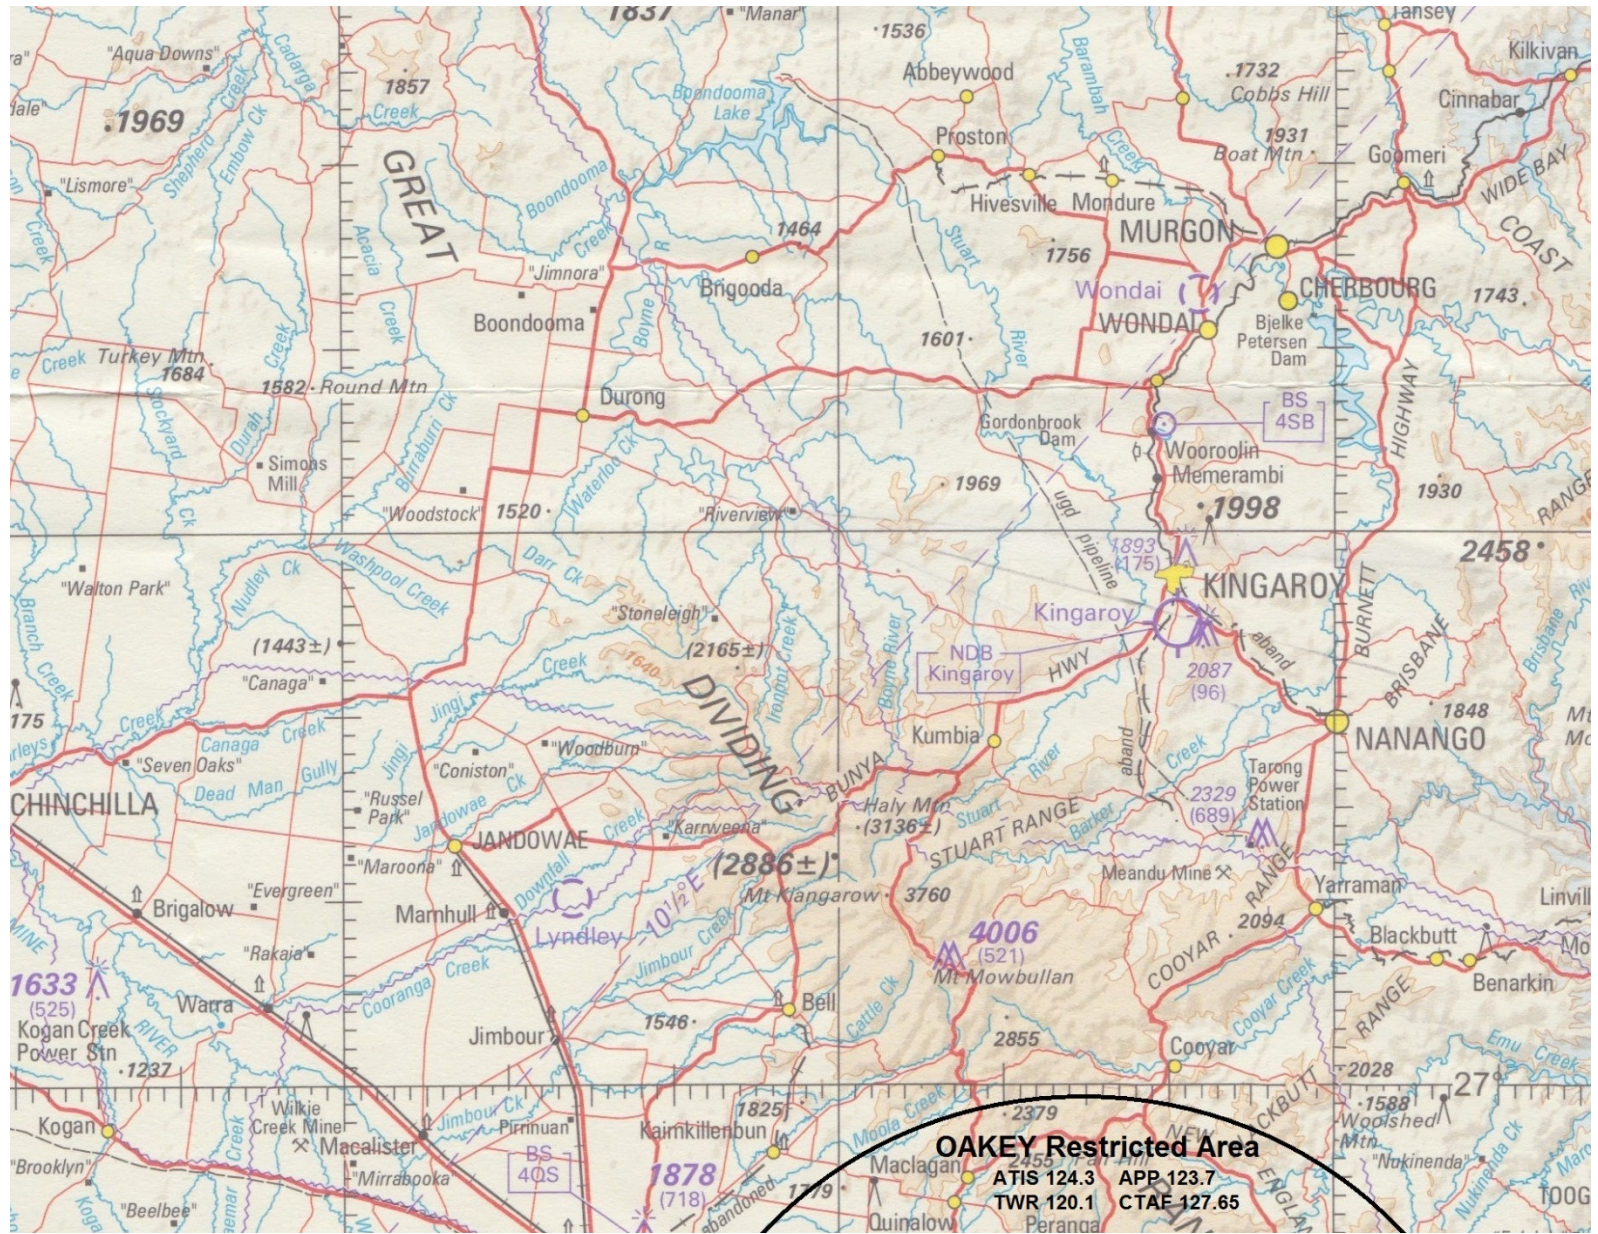

**NOT FOR OPERATIONAL USE
FOR TRAINING PURPOSES ONLY**

**KINGAROY
AVFAX CODE 4004**

Airport	CTAF
Boonah	122.75
Caboolture	118.80
Chinchilla	126.35
Dalby	126.70
DDSC	126.70
Gayndah	126.70
Goondiwindi	126.70
Gympie	126.70
Kingaroy	127.45
Miles	126.35
Monto	126.70
Mundubbera	126.70
Nanango	126.70
Oakey	127.65
Warwick	127.85
Wondai	126.70

Safety Frequencies:
122.9 NE of Bunyas
122.7 SW of Bunyas
122.5 S of Millmerran
121.5 Emergency

Radio Calls

Inbound - 10nm "Kingaroy Traffic, Glider XXX, 10 miles to the west, 4000, inbound, estimate the circuit at 45, Kingaroy"
Joining Downwind: "Kingaroy Traffic, Glider XXX, Joining right downwind Glider Strip 16, Kingaroy"
Turning Base: "Kingaroy Traffic, Glider XXX, Turning right base Glider Strip 16, Kingaroy"
Towing gliders across a runway: "Kingaroy Traffic, Glider XXX, Crossing runway 16/34 for the apron, Kingaroy"

Oakey Restricted Area

ATIS 124.3 APP 123.7
 TWR 120.1 CTAF 127.65